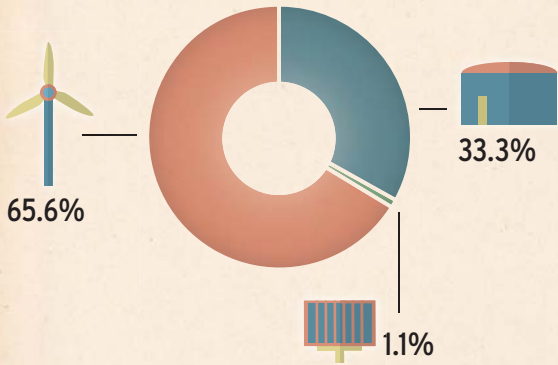

WHERE WILL YOUR RENEWABLE ENERGY COME FROM?

Every block of energy contains a mix of resources

We're harnessing sustainable resources from around the Midwest

There is no special equipment to install, and no change in the way you receive or use energy. You can start (or stop) your participation at any time, and you can use as many blocks of green power as you like. Each one is the equivalent of 300 kilowatt-hours (kWh).