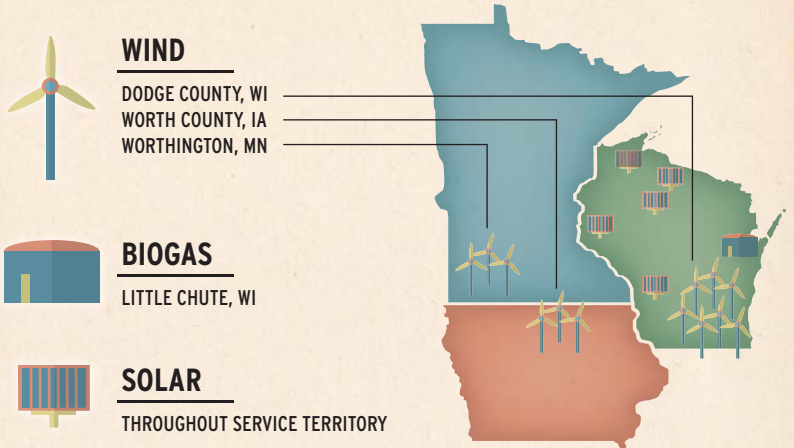

WHERE WILL YOUR RENEWABLE ENERGY COME FROM?

Every block of energy contains a mix of resources

We're harnessing sustainable resources from around the Midwest

There is no special equipment to install, and no change in the way you receive or use energy. You can start (or stop) your participation at any time, and you can use as many blocks of green power as you like. Each one is the equivalent of 300 kilowatt-hours (kWh).